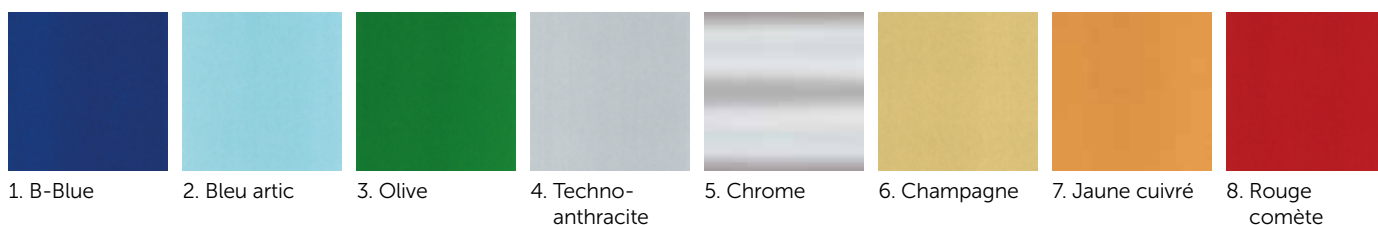

# COLORIS

Coloris	THE KSL	KÜSCHALL ADVANCE	KÜSCHALL R-SERIES	KÜSCHALL K-SERIES	KÜSCHALL K-SERIES attract	KÜSCHALL CHAMPION	KÜSCHALL ULTRA-LIGHT	KÜSCHALL COMPACT	KÜSCHALL COMPACT attract
1. Noir attract	-	-	-	-	✓	-	-	-	✓
2. Noir attract	✓	-	✓	✓	-	✓	✓	✓	✓
3. Bleu attract	-	-	-	-	✓	-	-	-	✓
4. Gris attract	-	-	-	-	✓	-	-	-	✓
5. Blanc ivoire	✓	✓	✓	✓	-	✓	✓	✓	✓
6. Rose fluo***	-	-	✓	✓	-	-	-	-	-
7. Rouge fluo***	-	-	✓	✓	-	-	-	-	-
8. Rouge attract	-	-	-	-	✓	-	-	-	✓
9. Rose nitro	✓	-	-	✓	-	✓	✓	✓	✓
10. Noir mat	✓	✓	✓	✓	-	✓	✓	✓	✓
11. Gris nuit	✓	-	✓	✓	-	-	✓	✓	✓
12. Bleu mercure	✓	✓	✓	✓	-	✓	✓	✓	✓
13. Vert d'eau nacré	-	-	-	-	-	✓	-	-	✓
14. Vert Fluo***	-	-	✓	✓	-	-	-	-	-
15. Jaune fluo***	-	-	✓	✓	-	-	-	-	-
16. Jaune flashy	✓	✓	✓	✓	-	✓	-	✓	✓
17. Orange dynamite	✓	✓	✓	✓	-	✓	✓	✓	✓
18. Violet atomique	✓	-	-	✓	-	✓	✓	✓	✓
19. Noir brillant	✓	-	✓	✓	-	✓	✓	✓	✓
20. Brun ambré	-	-	-	-	-	-	-	✓	✓
21. Bleu royal	-	✓	✓	✓	-	✓	✓	✓	✓
22. Gris argent	✓	-	✓	✓	-	✓	✓	✓	✓
23. Poli et verni	-	✓	✓	✓	-	-	-	-	-
24. Rouge mat	-	-	✓	✓	✓	-	-	-	✓
25. Bronze	-	-	✓	✓	-	-	-	-	✓
26. Rouge royal	✓	✓	✓	✓	-	✓	✓	✓	✓
27. Violet pourpre	-	-	✓	✓	-	-	✓	✓	✓
28. Titane	-	-	-	✓	-	✓	-	-	-
29. Carbone	-	-	-	✓	-	✓	-	-	-

\* Matériaux bruts

\*\* Personnalisez votre fauteuil roulant grâce au service dédié MYküschall

\*\*\* Requiert un délai de 5 jours supplémentaires

CPS	THE KSL	KÜSCHALL ADVANCE	KÜSCHALL R-SERIES	KÜSCHALL K-SERIES	KÜSCHALL K-SERIES attract	KÜSCHALL CHAMPION	KÜSCHALL ULTRA-LIGHT	KÜSCHALL COMPACT	KÜSCHALL COMPACT attract
1. B-Blue	✓	-	✓	✓	-	✓	✓	✓	-
2. Bleu artic	✓	✓	✓	✓	-	✓	✓	✓	-
3. Olive	✓	-	✓	✓	-	-	✓	✓	-
4. Techno-anthracite	✓	✓	✓	✓	-	✓	✓	✓	-
5. Chrome	✓	✓	✓	✓	-	✓	✓	✓	-
6. Champagne	✓	✓	✓	✓	-	✓	✓	✓	-
7. Jaune cuivré	✓	-	-	✓	-	-	✓	✓	-
8. Rouge comète	✓	✓	✓	✓	-	✓	✓	✓	-